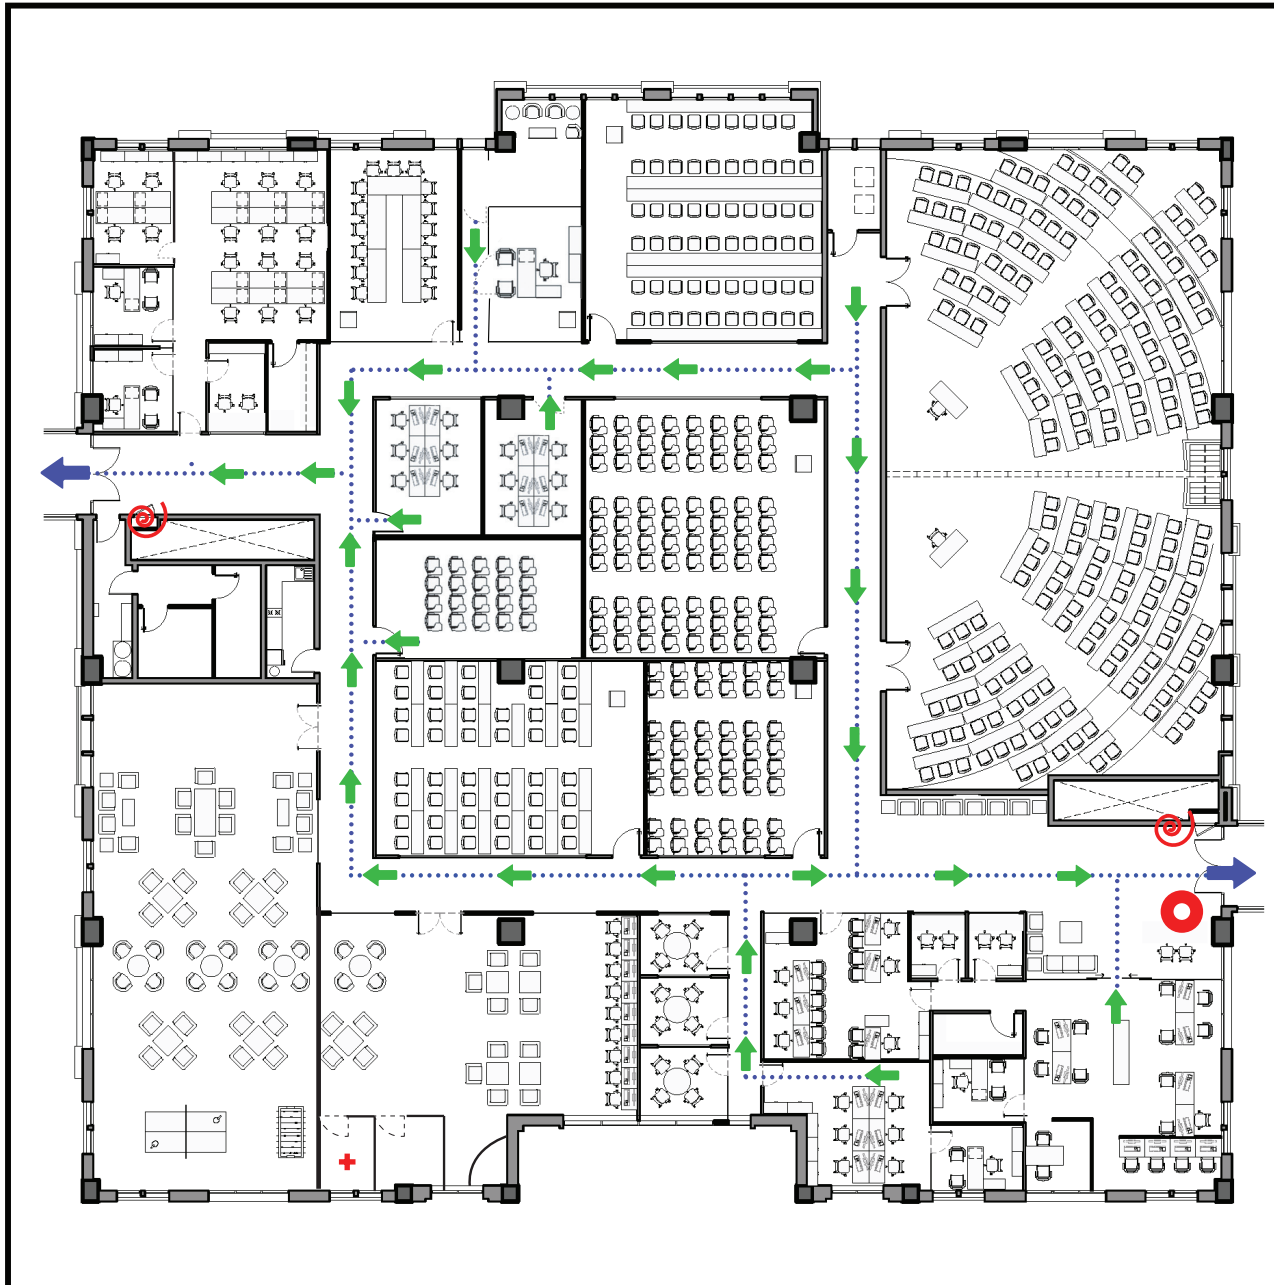

BLOCK 11

EMERGENCY EVACUATION PLAN

KEY

- You Are Here
- Fire Hose Reel
- Direction to Exit
- Exit

IF THERE IS AN EMERGENCY

- Sound fire alarm
- Assist persons with disabilities
- Exit the building using the nearest exit
  DO NOT USE ELEVATORS!
- Report to the nearest designated outside assembly area
- Do not re-enter until authorized to do so.

EMERGENCY EVACUATION PLAN

Curtin University

Dubai