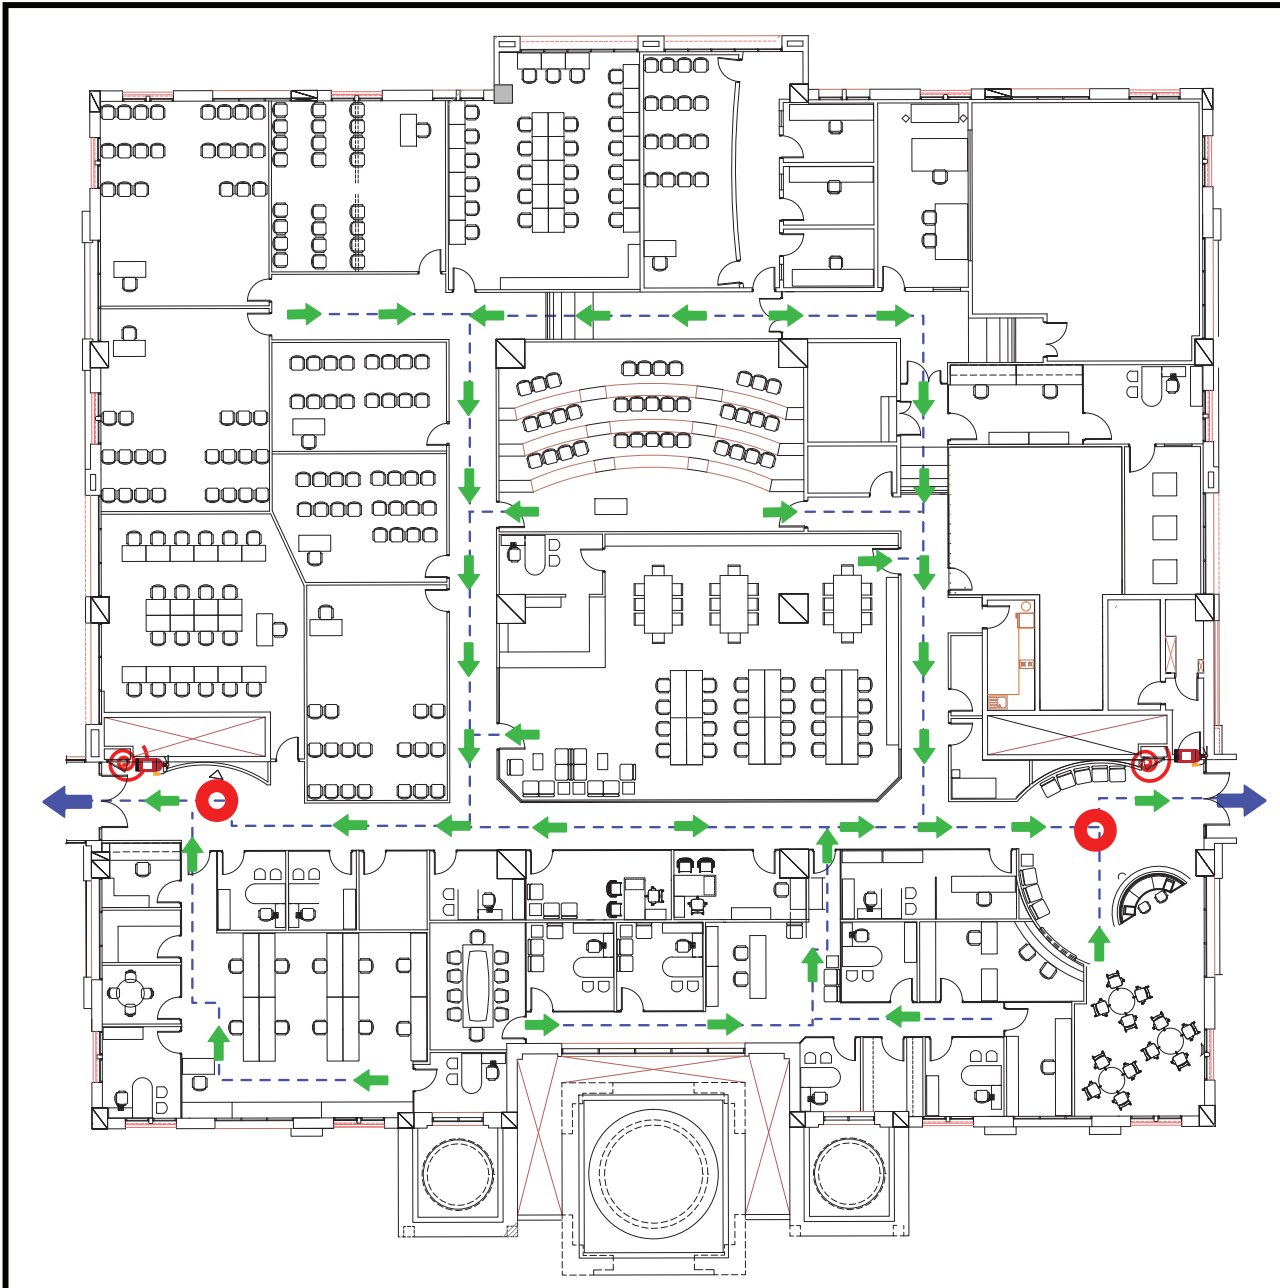

BLOCK 10

EMERGENCY EVACUATION PLAN

KEY

- You Are Here
- Fire Hose Reel
- Direction to Exit
- Exit
- Fire Extinguisher

IF THERE IS AN EMERGENCY

- Sound fire alarm
- Assist persons with disabilities
- Exit the building using the nearest exit
  DO NOT USE ELEVATORS!
- Report to the nearest designated outside assembly area
- Do not re-enter until authorized to do so

EMERGENCY NUMBERS

- Police 999
- Ambulance 998
- Fire Department (Civil Defence) 997
- Curtin Dubai +971 4 245 2500

Curtin University

Dubai